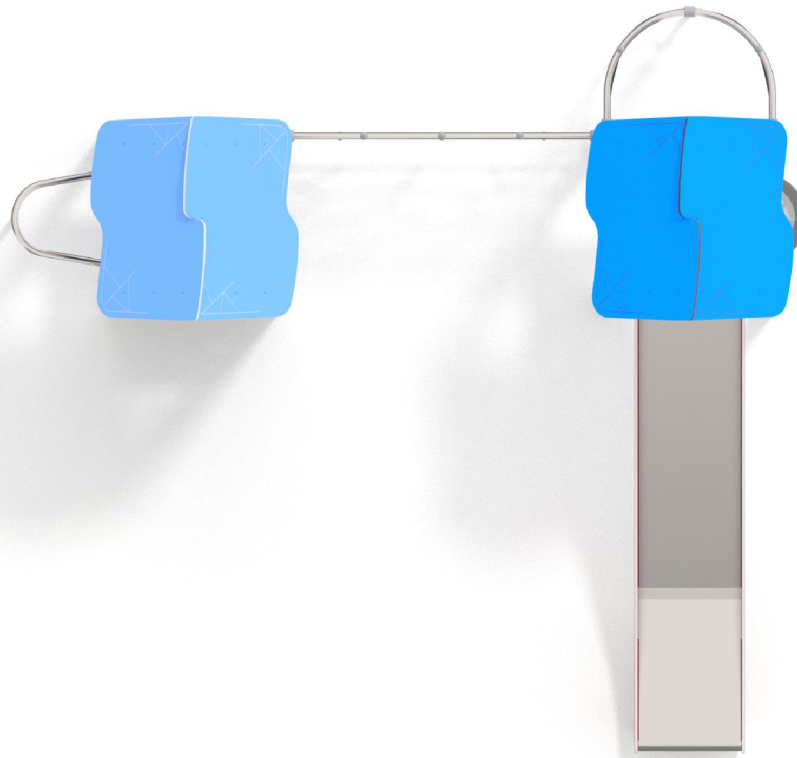

1135

CLIMBING

SLIDING

FUN

INTEGRATION

1135

PRODUCT DESCRIPTION

Dimensions: 362 x 385 cm
Impact area: 768 x 727 cm
Overall Height: 357 cm
Free Fall Height: 234 cm
Availability of spare parts: YES
Product compliant with EN 1176-2008: YES
Age group: 3 - 12 years

You must pay attention to the direction of the location of the slide made of stainless steel. The steel part of the slide cannot be directed to the south because it may up (get very hot).