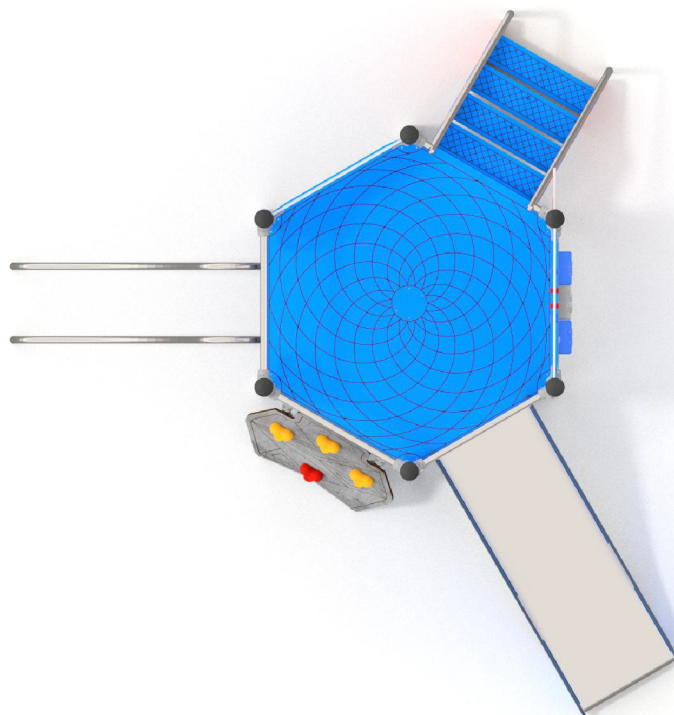

1133

CLIMBING

SLIDING

FUN

INTEGRATION

1133

PRODUCT DESCRIPTION

Dimensions: 274 x 371 cm
Impact area: 574 x 708 cm
Overall Height: 283 cm
Free Fall Height: 90 cm
Availability of spare parts: YES
Product compliant with EN 1176-2008: YES
Age group: 3 - 12 years

You must pay attention to the direction of the location of the slide made of stainless steel. The steel part of the slide cannot be directed to the south because it may up (get very hot).