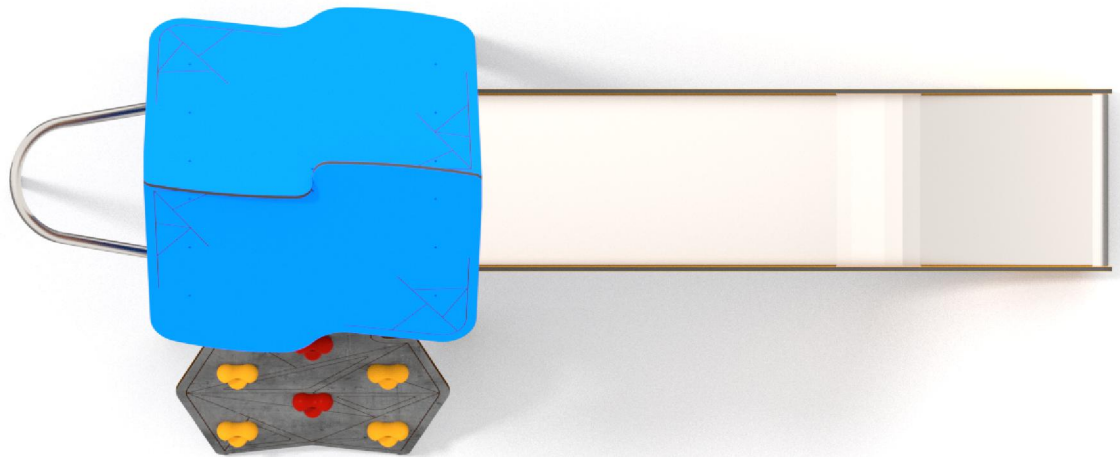

1132

CLIMBING

SLIDING

FUN

INTEGRATION

1132

## PRODUCT DESCRIPTION

Dimensions: 131 x 322 cm  
Impact area: 431 x 672 cm  
Overall Height: 327 cm  
Free Fall Height: 120 cm  
Availability of spare parts: YES  
Product compliant with EN 1176-2008: YES  
Age group: 3 - 12 years

You must pay attention to the direction of the location of the slide made of stainless steel. The steel part of the slide cannot be directed to the south because it may up (get very hot).