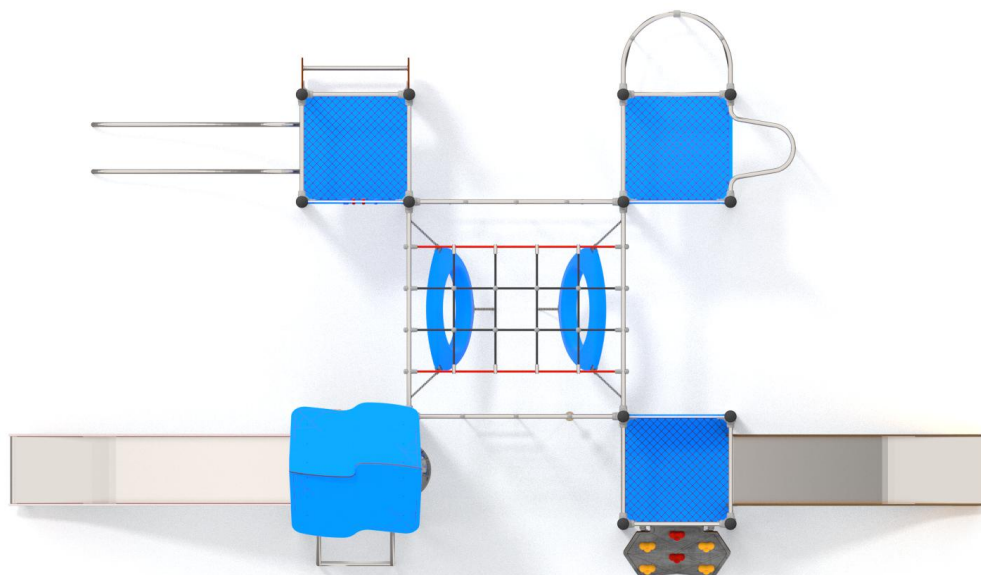

1130

CLIMBING

SLIDING

FUN

INTEGRATION

1130

PRODUCT DESCRIPTION

Dimensions: 423 x 733 cm
Impact area: 779 x 1133 cm
Overall Height: 357 cm
Free Fall Height: 234 cm

The heaviest element: 50 kg
The biggest element: 385 cm

Availability of spare parts: YES
Product compliant with EN 1176-1:2017: YES
Age group: 3 - 12 years

You must pay attention to the direction of the location of the slide made of stainless steel. The steel part of the slide cannot be directed to the south because it may up (get very hot).