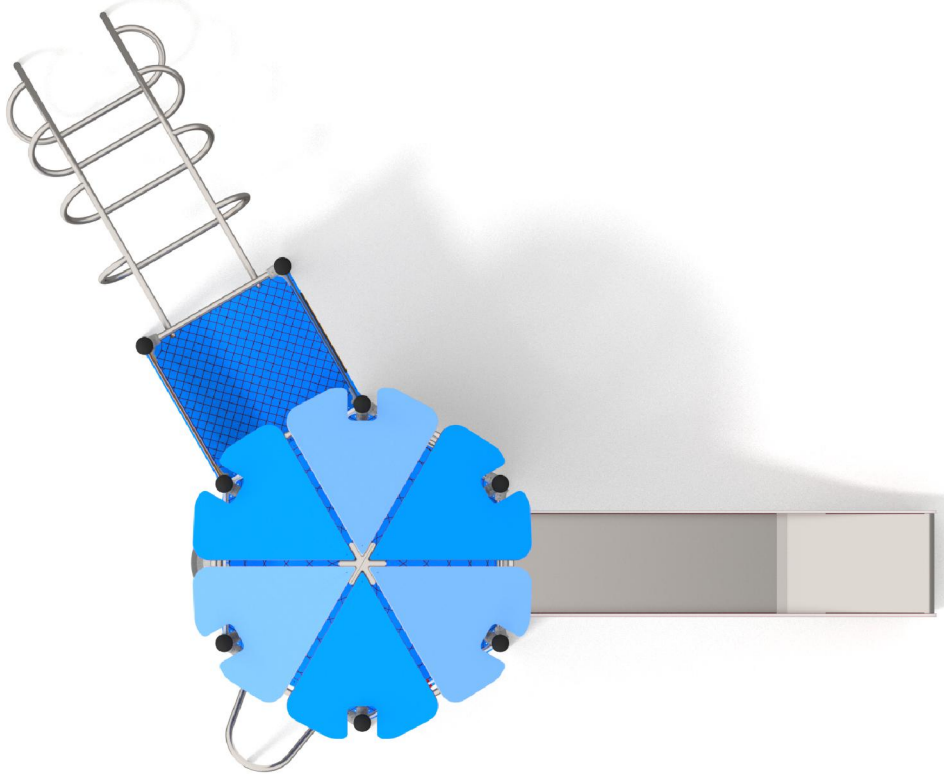

1129

CLIMBING

SLIDING

FUN

INTEGRATION

1129

PRODUCT DESCRIPTION

Dimensions: 380 x 467 cm
Impact area: 699 x 829 cm
Overall Height: 362 cm
Free Fall Height: 150 cm
Availability of spare parts: YES
Product compliant with EN 1176-2008: YES
Age group: 3 - 12 years

You must pay attention to the direction of the location of the slide made of stainless steel. The steel part of the slide cannot be directed to the south because it may up (get very hot).