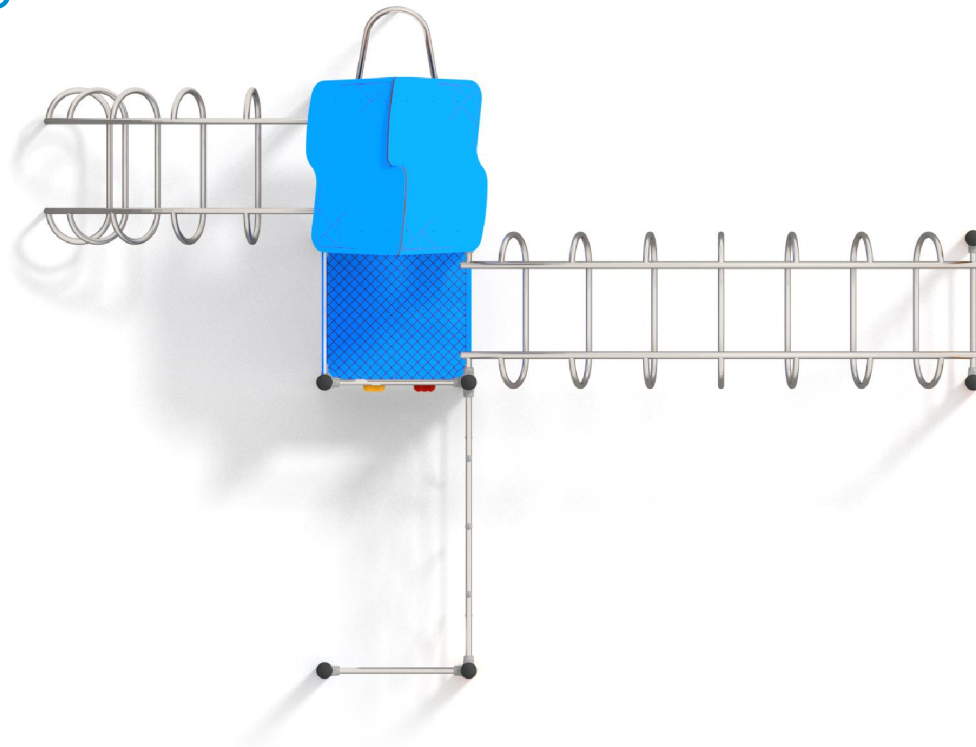

1128

CLIMBING

SLIDING

FUN

INTEGRATION

1128

PRODUCT DESCRIPTION

Dimensions: 373 x 521 cm
Impact area: 707 x 882 cm
Overall Height: 357 cm
Free Fall Height: 240 cm
Availability of spare parts: YES
Product compliant with EN 1176-2008: YES
Age group: 3 - 12 years