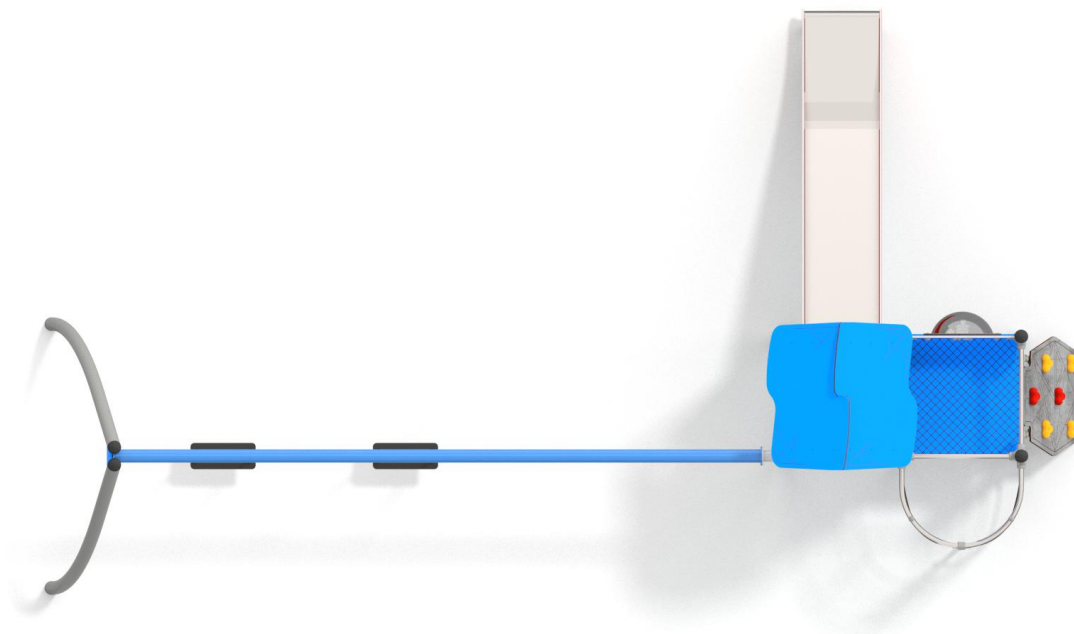

1127

CLIMBING

SLIDING

FUN

INTEGRATION

1127

PRODUCT DESCRIPTION

Dimensions: 392 x 694 cm
Impact area: 874 x 812 cm
Overall Height: 357 cm
Free Fall Height: 204 cm

The heaviest element: 50 kg
The biggest element: 436 kg

Availability of spare parts: YES
Product compliant with EN 1176-1:2017: YES
Age group: 3 - 12 years

You must pay attention to the direction of the location of the slide made of stainless steel. The steel part of the slide cannot be directed to the south because it may up (get very hot).