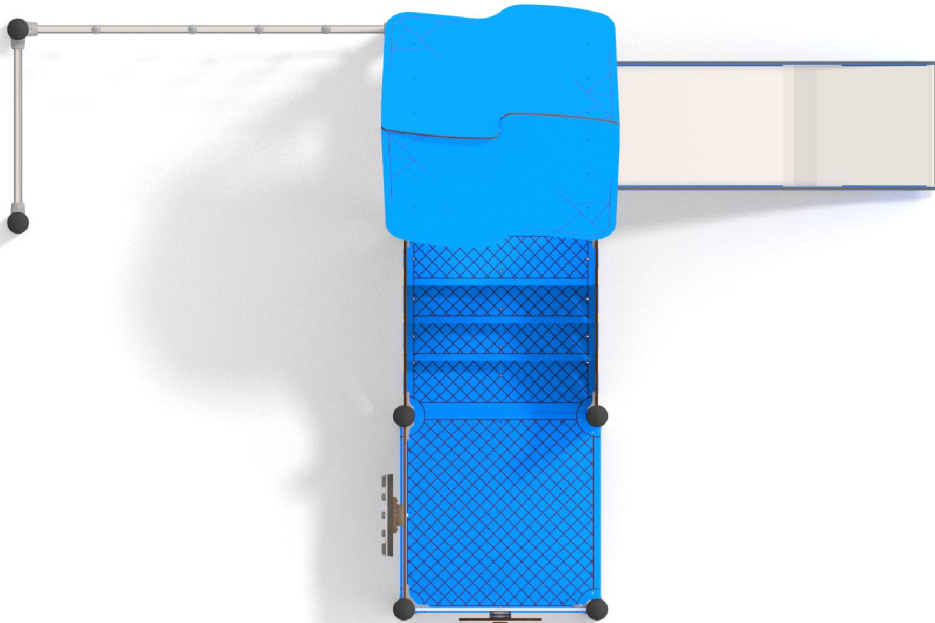

1126

CLIMBING

SLIDING

FUN

INTEGRATION

1126

PRODUCT DESCRIPTION

Dimensions: 257 x 387 cm
Impact area: 557 x 737 cm
Overall Height: 317 cm
Free Fall Height: 150 cm
Availability of spare parts: YES
Product compliant with EN 1176-2008: YES
Age group: 3 - 12 years

You must pay attention to the direction of the location of the slide made of stainless steel. The steel part of the slide cannot be directed to the south because it may up (get very hot).