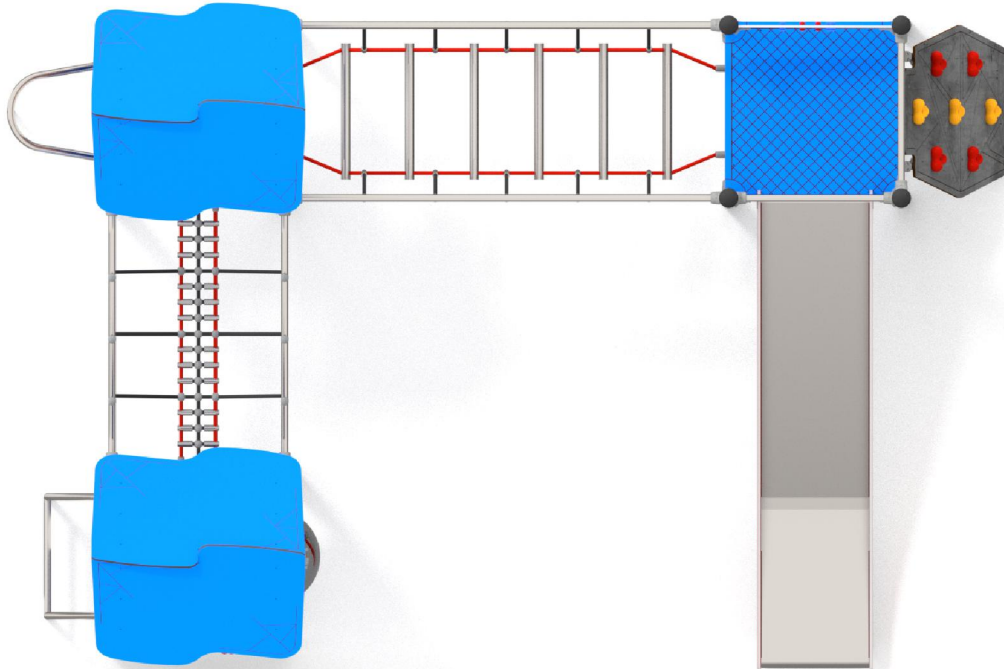

1125

CLIMBING

SLIDING

FUN

INTEGRATION

1125

PRODUCT DESCRIPTION

Dimensions: 309 x 465 cm
Impact area: 659 x 765 cm
Overall Height: 357 cm
Free Fall Height: 150 cm
Availability of spare parts: YES
Product compliant with EN 1176-2008: YES
Age group: 3 - 12 years

You must pay attention to the direction of the location of the slide made of stainless steel. The steel part of the slide cannot be directed to the south because it may up (get very hot).