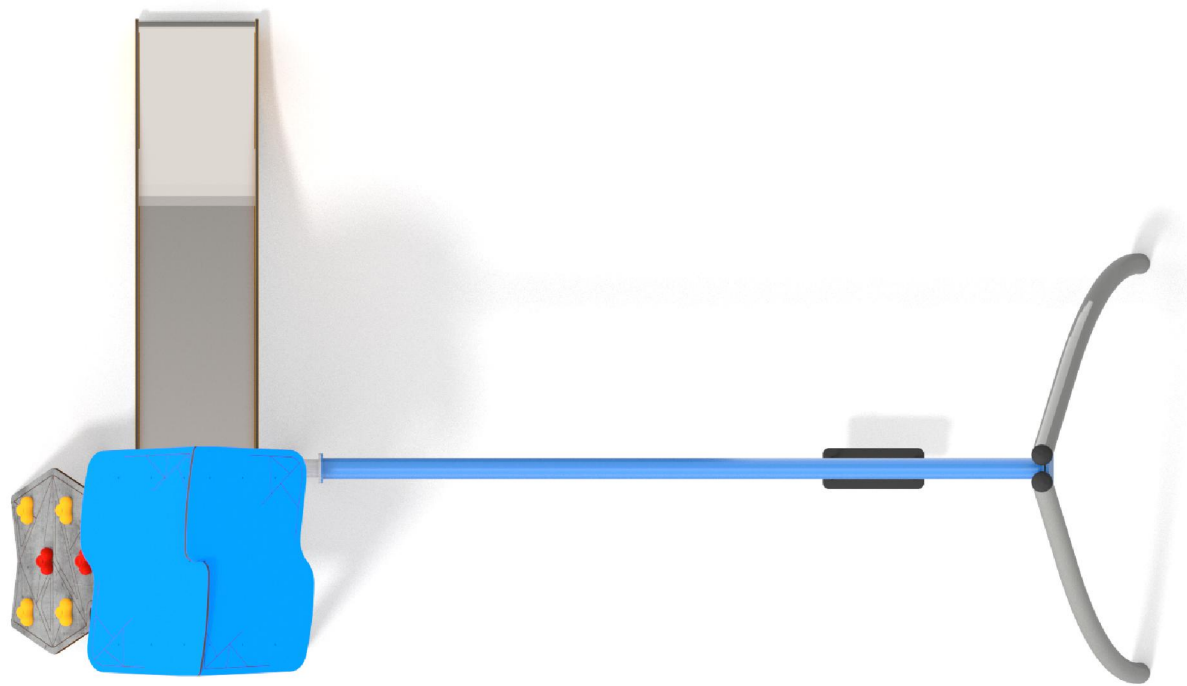

1123

CLIMBING

SLIDING

FUN

INTEGRATION

1123

PRODUCT DESCRIPTION

Dimensions: 287 x 492 cm
Impact area: 769 x 610 cm
Overall Height: 327 cm
Free Fall Height: 129 cm
Availability of spare parts: YES
Product compliant with EN 1176-2008: YES
Age group: 3 - 12 years

You must pay attention to the direction of the location of the slide made of stainless steel. The steel part of the slide cannot be directed to the south because it may up (get very hot).