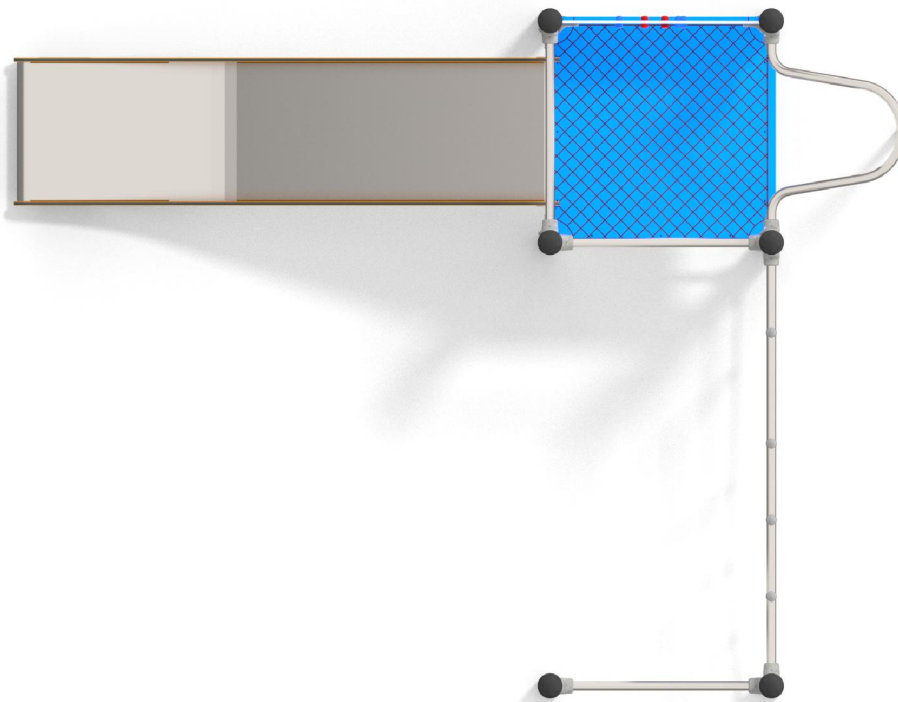

1122

CLIMBING

SLIDING

FUN

INTEGRATION

1122

## PRODUCT DESCRIPTION

Dimensions: 249 x 322 cm  
Impact area: 549 x 672 cm  
Overall Height: 266 cm  
Free Fall Height: 150 cm  
Availability of spare parts: YES  
Product compliant with EN 1176-2008: YES  
Age group: 3 - 12 years

You must pay attention to the direction of the location of the slide made of stainless steel. The steel part of the slide cannot be directed to the south because it may up (get very hot).