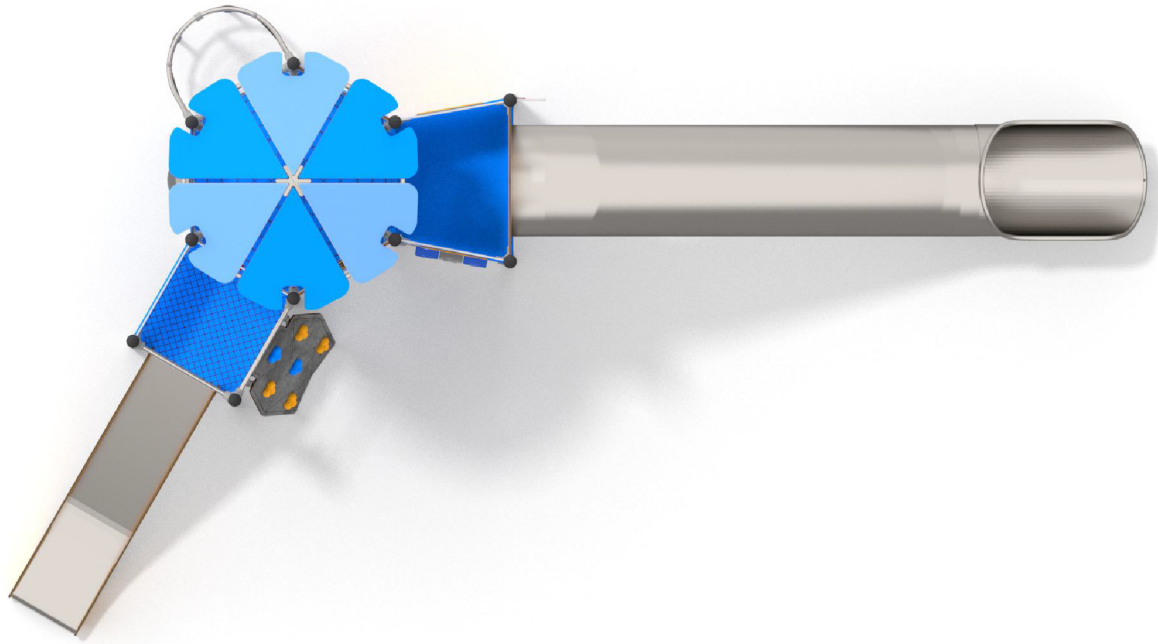

1120

CLIMBING

SLIDING

FUN

INTEGRATION

1120

PRODUCT DESCRIPTION

Dimensions: 430 x 777 cm
Impact area: 866 x 1127 cm
Overall Height: 451 cm
Free Fall Height: 294 cm
Availability of spare parts: YES
Product compliant with EN 1176-2008: YES
Age group: 3 - 12 years

You must pay attention to the direction of the location of the slide made of stainless steel. The steel part of the slide cannot be directed to the south because it may up (get very hot).