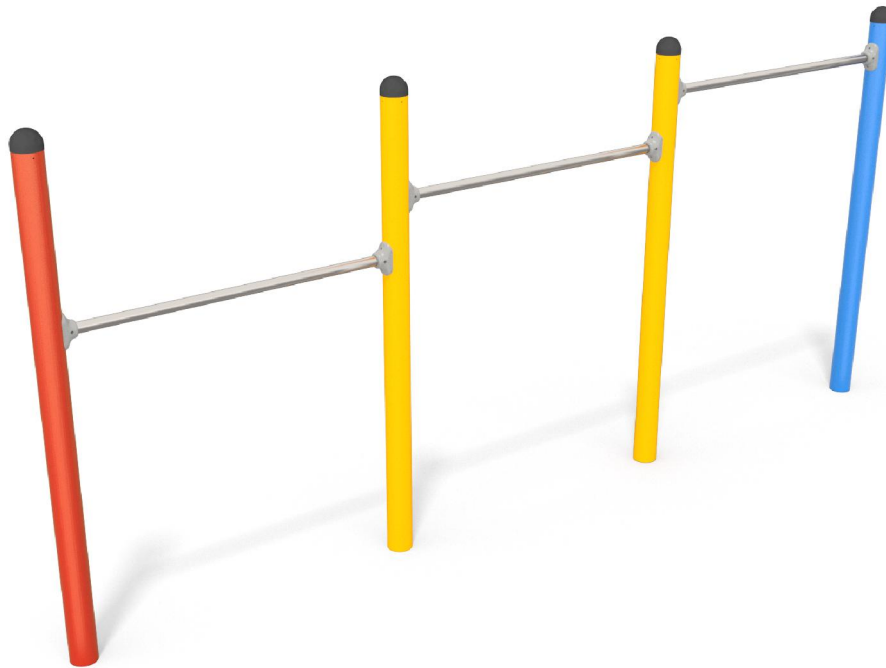

1117

FUN

INTEGRATION

PRODUCT DESCRIPTION

Dimensions: 9 x 369 cm
Impact area: 309 x 669 cm
Overall Height: 170 cm
Free Fall Height: 150 cm
Availability of spare parts: YES
Product compliant with EN 1176-2008: YES
Age group: 3 - 12 years