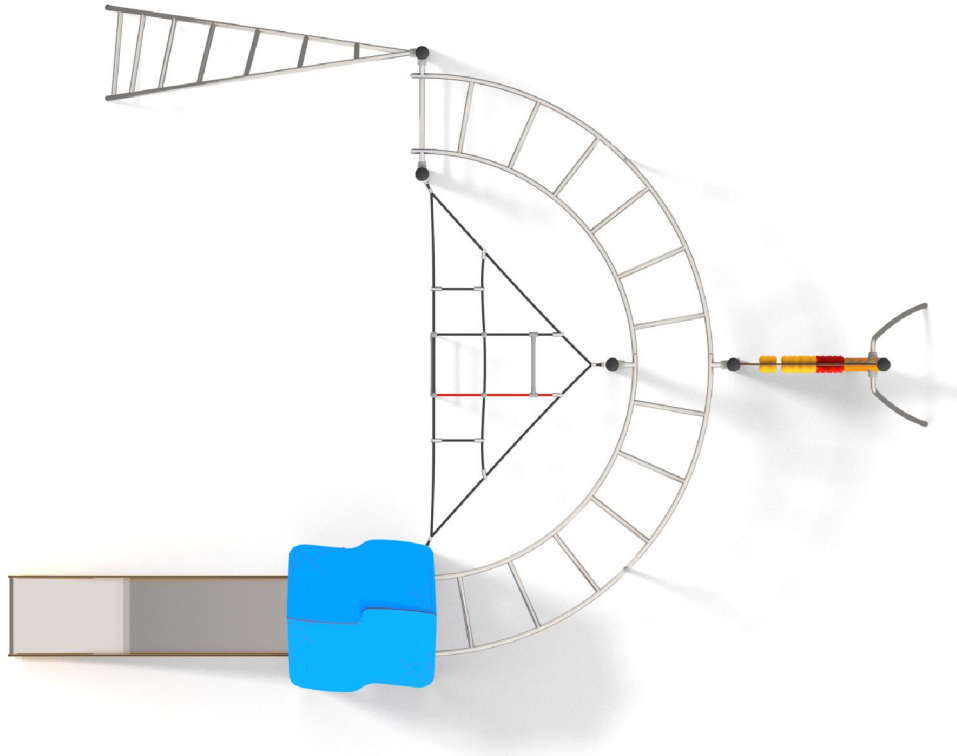

1113

CLIMBING

SLIDING

FUN

INTEGRATION

1113

PRODUCT DESCRIPTION

Dimensions: 454 x 601 cm
Impact area: 802 x 951 cm
Overall Height: 327 cm
Free Fall Height: 219 cm
Availability of spare parts: YES
Product compliant with EN 1176-2008: YES
Age group: 3 - 12 years

You must pay attention to the direction of the location of the slide made of stainless steel. The steel part of the slide cannot be directed to the south because it may up (get very hot).