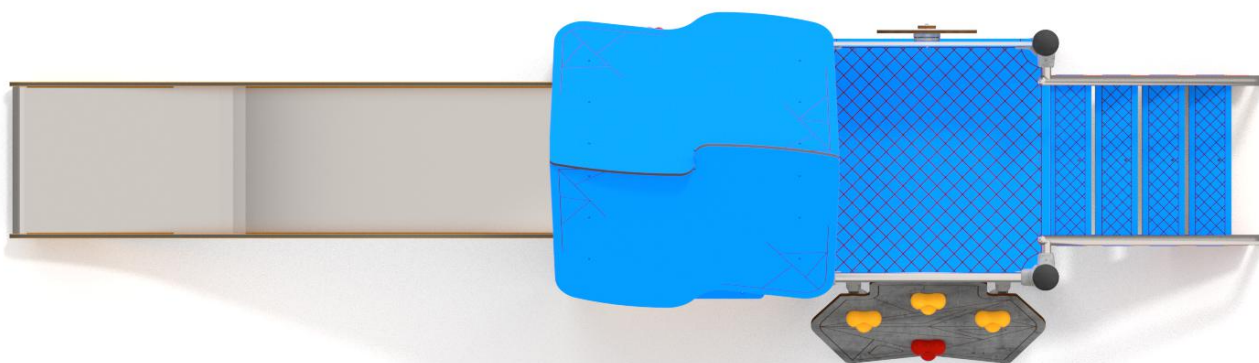

1109

CLIMBING

SLIDING

FUN

INTEGRATION

1109

PRODUCT DESCRIPTION

Dimensions: 120 x 429 cm
Impact area: 420 x 779 cm
Overall Height: 327 cm
Free Fall Height: 120 cm
Availability of spare parts: YES
Product compliant with EN 1176-2008: YES
Age group: 3 - 12 years

You must pay attention to the direction of the location of the slide made of stainless steel. The steel part of the slide cannot be directed to the south because it may up (get very hot).