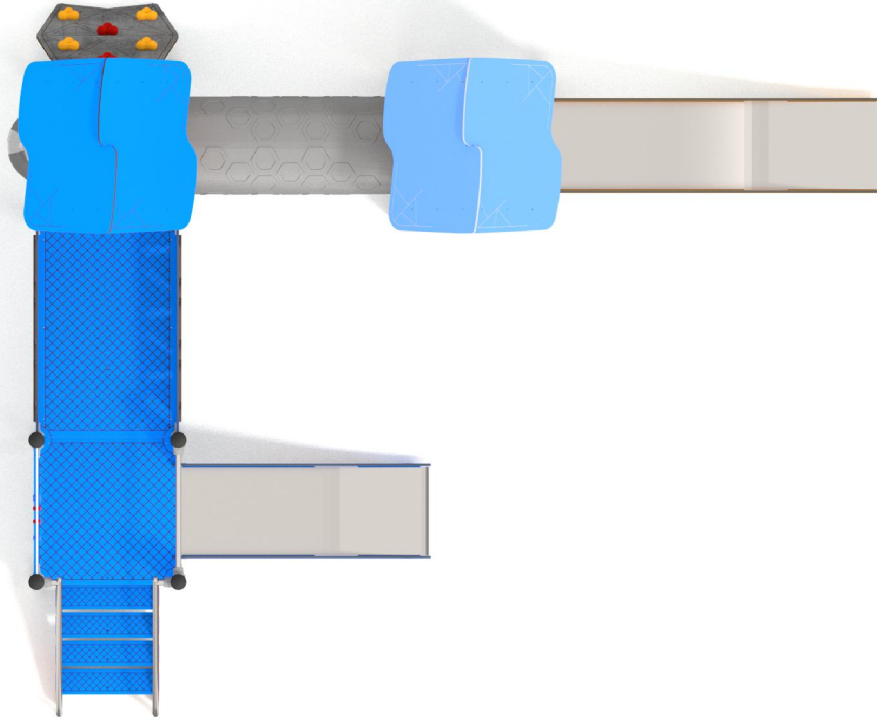

1108

CLIMBING

SLIDING

FUN

INTEGRATION

1108

PRODUCT DESCRIPTION

Dimensions: 402 x 496 cm
Impact area: 702 x 846 cm
Overall Height: 327 cm
Free Fall Height: 120 cm
Availability of spare parts: YES
Product compliant with EN 1176-2008: YES
Age group: 3 - 12 years

You must pay attention to the direction of the location of the slide made of stainless steel. The steel part of the slide cannot be directed to the south because it may up (get very hot).