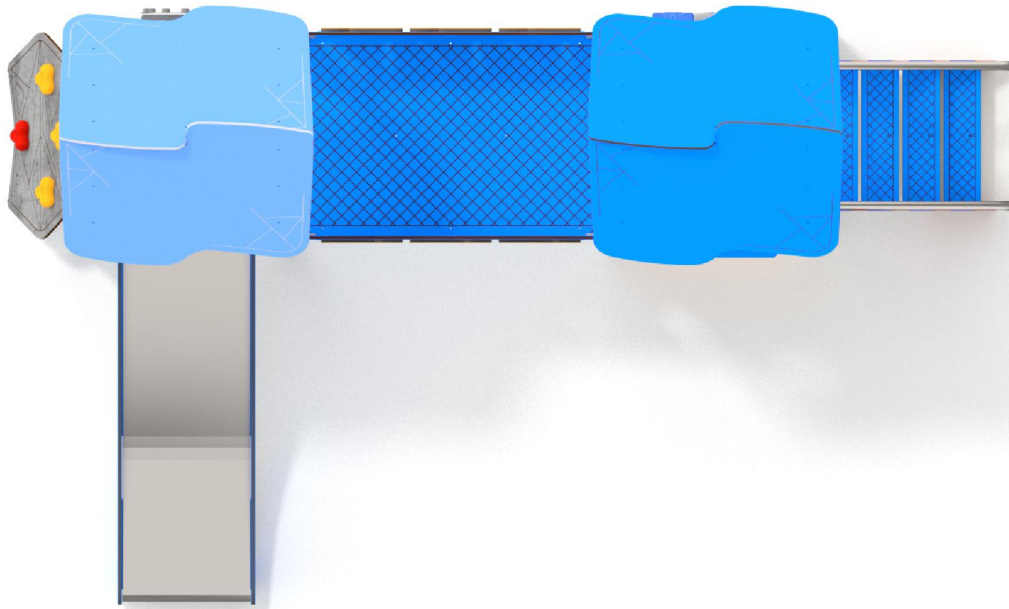

1107

CLIMBING

SLIDING

FUN

INTEGRATION

1107

PRODUCT DESCRIPTION

Dimensions: 233 x 391 cm
Impact area: 583 x 691 cm
Overall Height: 297 cm
Free Fall Height: 90 cm
Availability of spare parts: YES
Product compliant with EN 1176-2008: YES
Age group: 3 - 12 years

You must pay attention to the direction of the location of the slide made of stainless steel. The steel part of the slide cannot be directed to the south because it may up (get very hot).