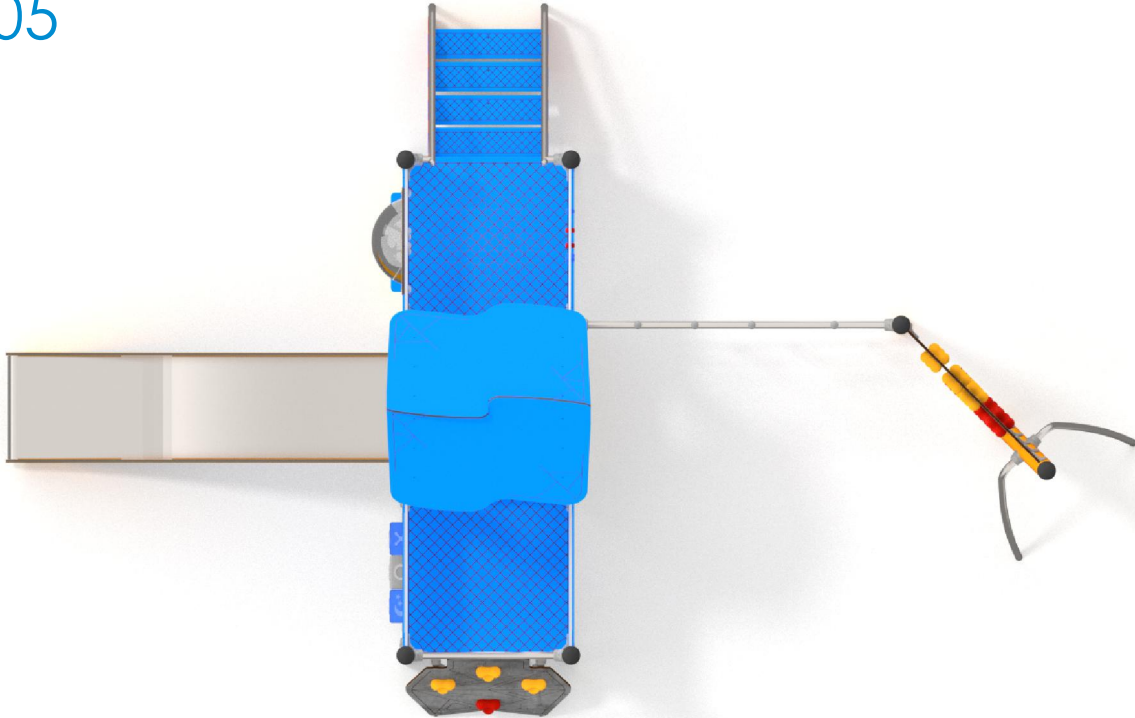

1105

CLIMBING

SLIDING

FUN

INTEGRATION

1105

PRODUCT DESCRIPTION

Dimensions: 345 x 548 cm
Impact area: 645 x 899 cm
Overall Height: 327 cm
Free Fall Height: 150 cm
Availability of spare parts: YES
Product compliant with EN 1176-2008: YES
Age group: 3 - 12 years

You must pay attention to the direction of the location of the slide made of stainless steel. The steel part of the slide cannot be directed to the south because it may up (get very hot).