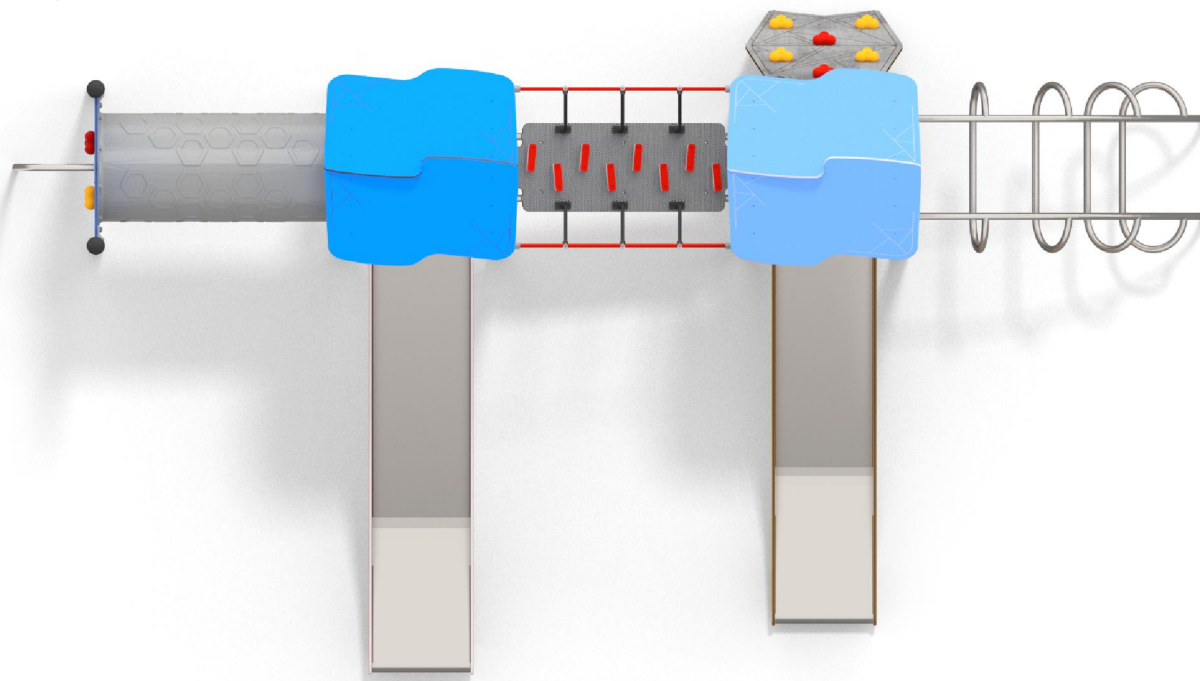

1104

CLIMBING

SLIDING

FUN

INTEGRATION

1104

## PRODUCT DESCRIPTION

Dimensions: 339 x 610 cm  
Impact area: 689 x 910 cm  
Overall Height: 357 cm  
Free Fall Height: 163 cm  
Availability of spare parts: YES  
Product compliant with EN 1176-2008: YES  
Age group: 3 - 12 years

You must pay attention to the direction of the location of the slide made of stainless steel. The steel part of the slide cannot be directed to the south because it may up (get very hot).