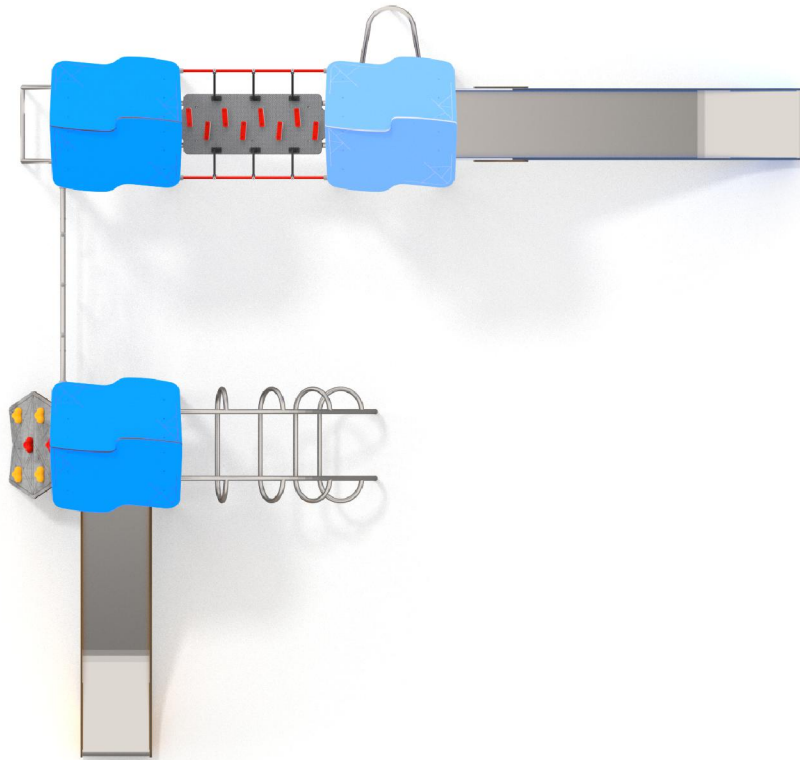

1103

CLIMBING

SLIDING

FUN

INTEGRATION

1103

PRODUCT DESCRIPTION

Dimensions: 562 x 596 cm
Impact area: 932 x 946 cm
Overall Height: 387 cm
Free Fall Height: 200 cm
Availability of spare parts: YES
Product compliant with EN 1176-2008: YES
Age group: 3 - 12 years

You must pay attention to the direction of the location of the slide made of stainless steel. The steel part of the slide cannot be directed to the south because it may up (get very hot).