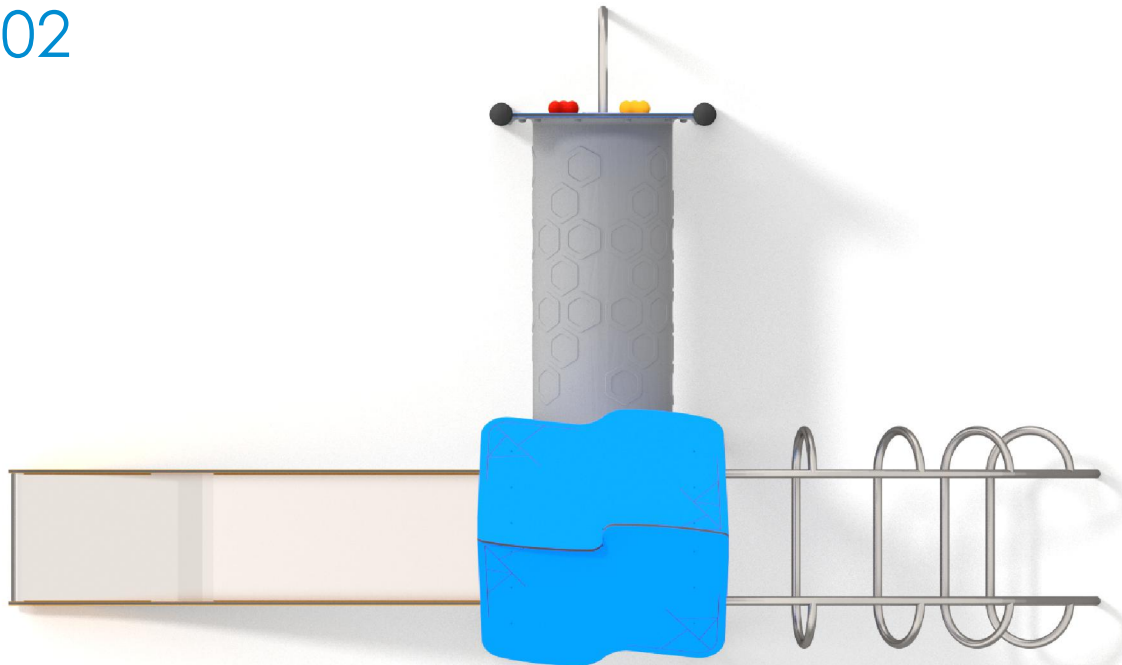

1102

CLIMBING

SLIDING

FUN

INTEGRATION

1102

PRODUCT DESCRIPTION

Dimensions: 259 x 430 cm
Impact area: 559 x 780 cm
Overall Height: 327 cm
Free Fall Height: 133 cm
Availability of spare parts: YES
Product compliant with EN 1176-2008: YES
Age group: 3 - 12 years

You must pay attention to the direction of the location of the slide made of stainless steel. The steel part of the slide cannot be directed to the south because it may up (get very hot).