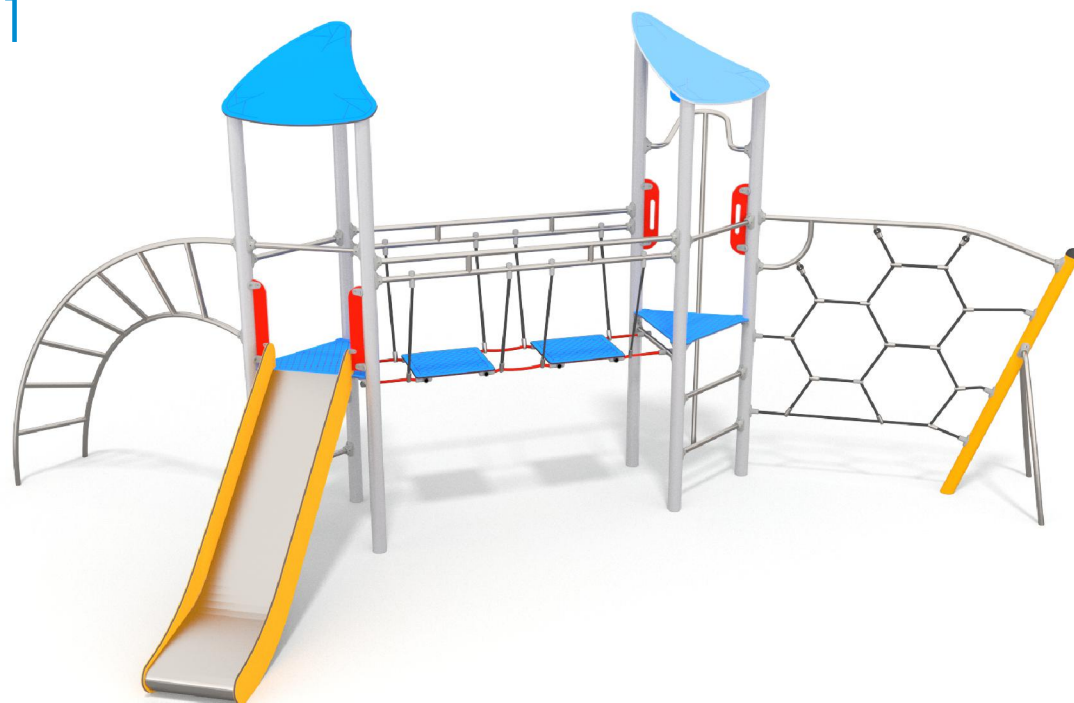

1101

CLIMBING

SLIDING

FUN

INTEGRATION

PRODUCT DESCRIPTION

Dimensions: 381 x 702 cm
 Impact area: 721 x 1023 cm
 Overall Height: 357 cm
 Free Fall Height: 200 cm
 Availability of spare parts: YES
 Product compliant with EN 1176-2008: YES
 Age group: 3 - 12 years

You must pay attention to the direction of the location of the slide made of stainless steel. The steel part of the slide cannot be directed to the south because it may up (get very hot).