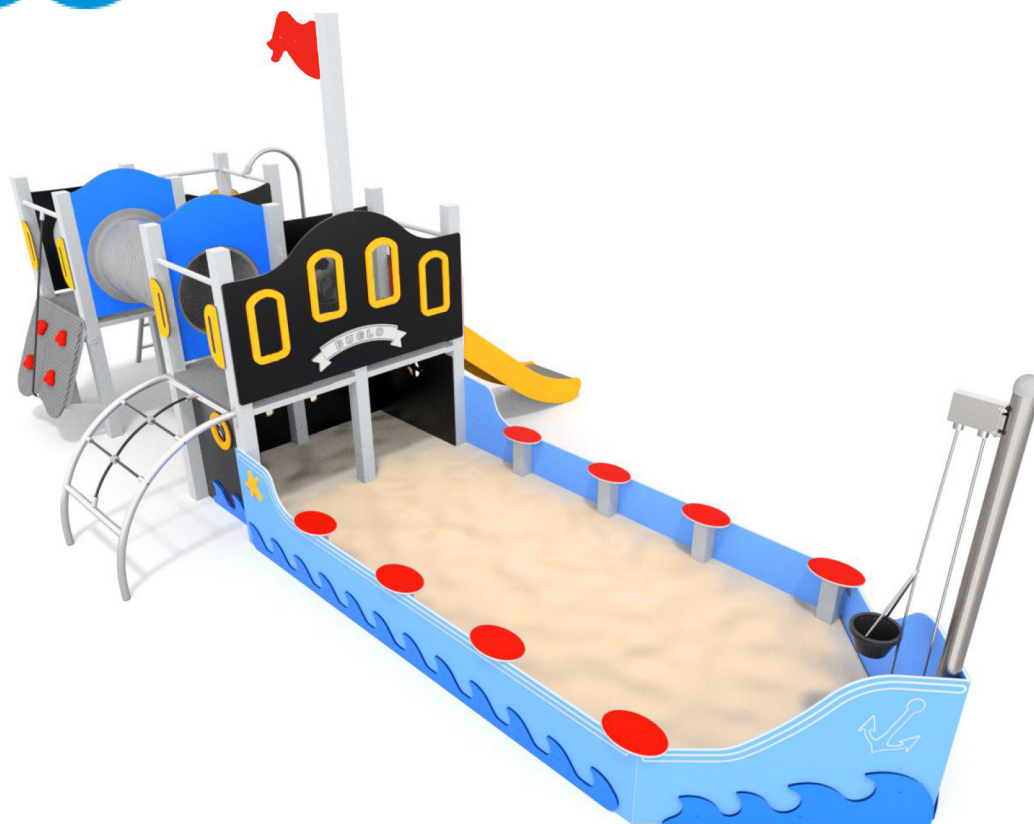

1008

CLIMBING

SLIDING

FUN

INTEGRATION

PRODUCT DESCRIPTION

Dimensions: 736 x 394 cm
 Impact area: 1036 x 744 cm
 Platform height: 90 cm
 Overall height: 290 cm
 Free fall height: 90 cm
 Availability of spare parts: YES
 Product compliant with EN 1176-2008: YES
 Age group: 3 - 12 years