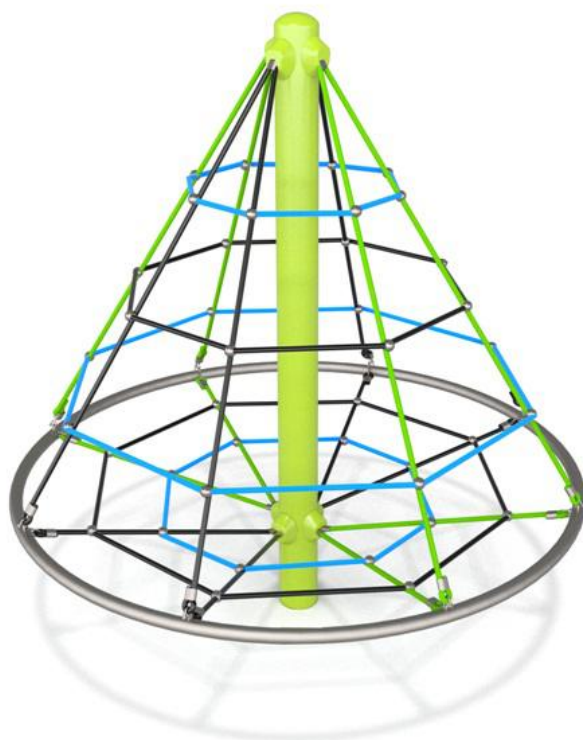

9110

CLIMBING

INTEGRATION

PRODUCT DESCRIPTION

Dimensions: 190 X 190 cm
Impact area: 490 X 490 cm
Overall Height: 200 cm
Free Fall Height: 150 cm
Availability of spare parts: YES
Product compliant with EN 1176-2008: YES
Age group: 3 - 12 years