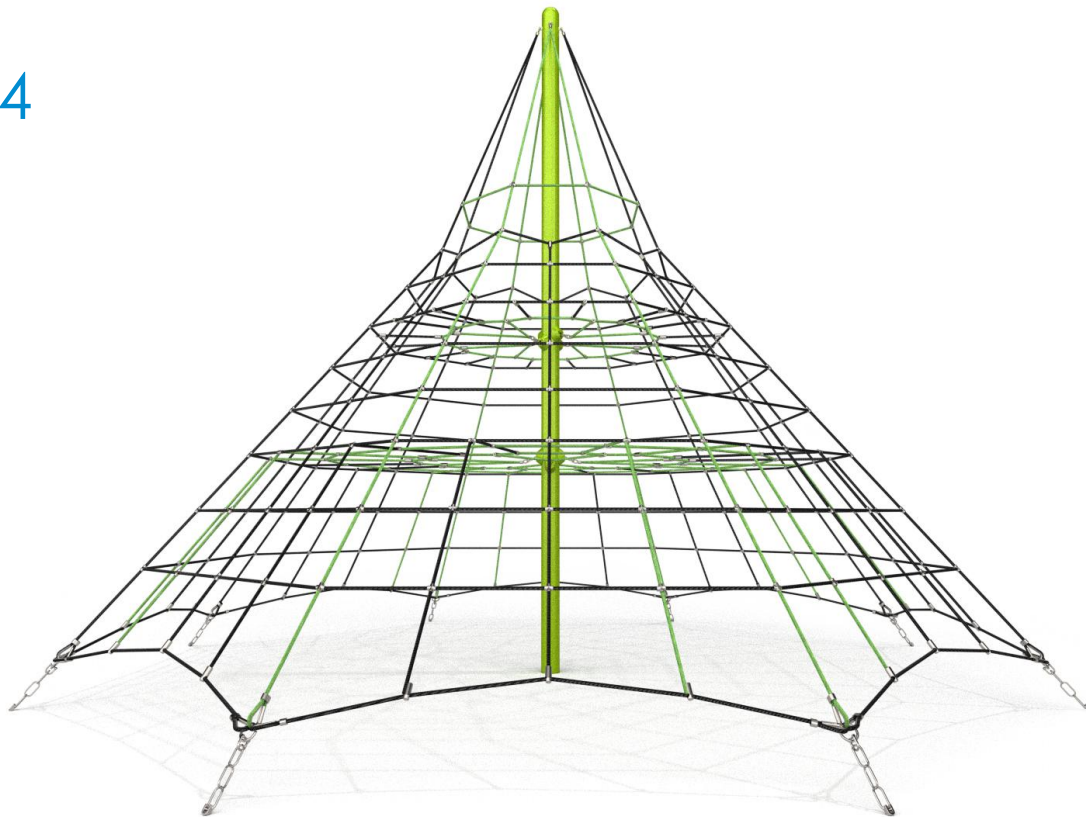

9104

CLIMBING

INTEGRATION

PRODUCT DESCRIPTION

Dimensions: 671 X 671 cm
Impact area: 971 X 971 cm
Overall Height: 500 cm
Free Fall Height: 150 cm
Availability of spare parts: YES
Product compliant with EN 1176-2008: YES
Age group: 3 - 12 years