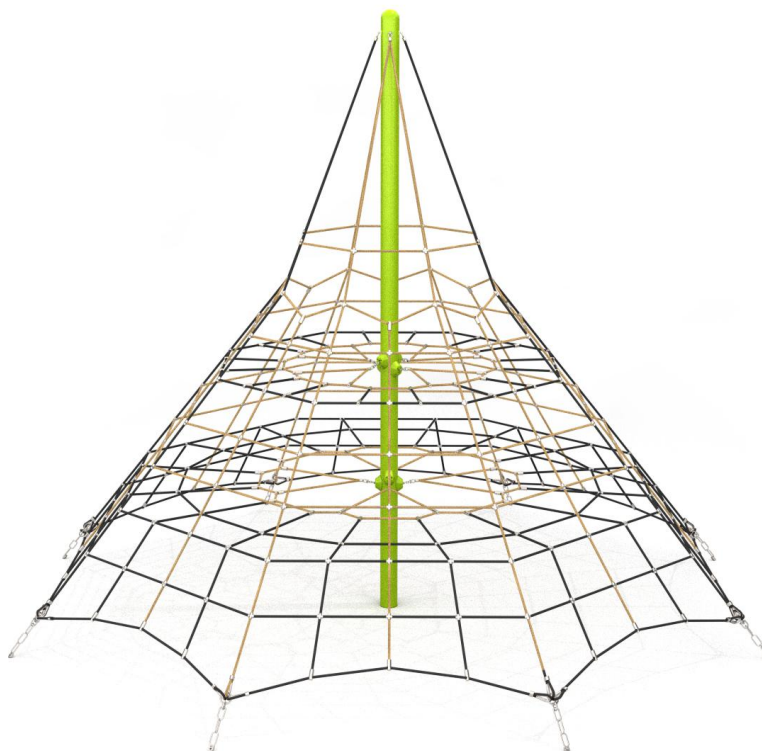

9103

CLIMBING

INTEGRATION

PRODUCT DESCRIPTION

Dimensions: 587 X 587 cm
Impact area: 888 X 888 cm
Overall Height: 450 cm
Free Fall Height: 100 cm

Availability of spare parts: YES
Product compliant with EN 1176-2008: YES
Age group: 3 - 12 years