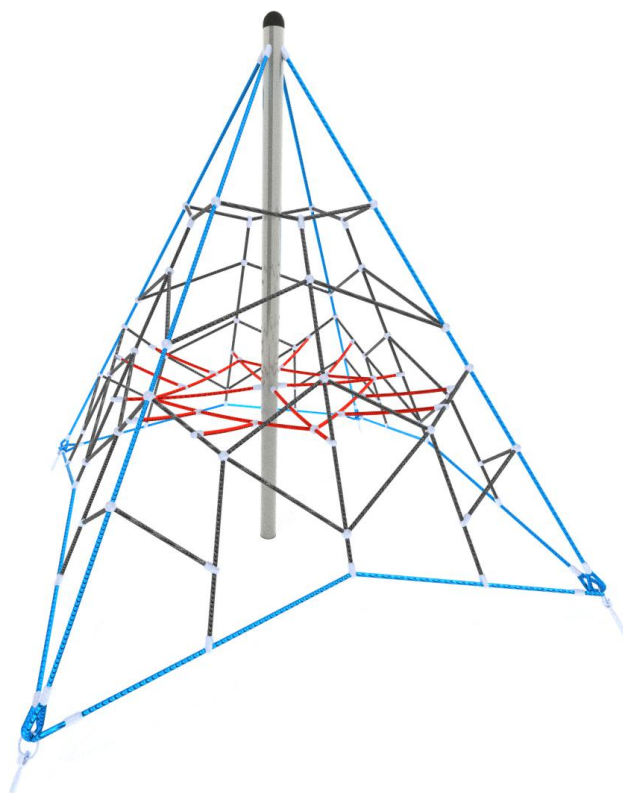

9102

CLIMBING

FUN

INTEGRATION

PRODUCT DESCRIPTION

Dimensions: 356 x 356 cm
 Impact area: 656 x 656 cm
 Overall height: 250 cm
 Free fall height: 99 cm
 Product compliant with EN 1176-1:2008: YES
 Availability of spare parts: YES
 Age group: 4-12 years

SCALE 1:100

buglo@buglo.pl