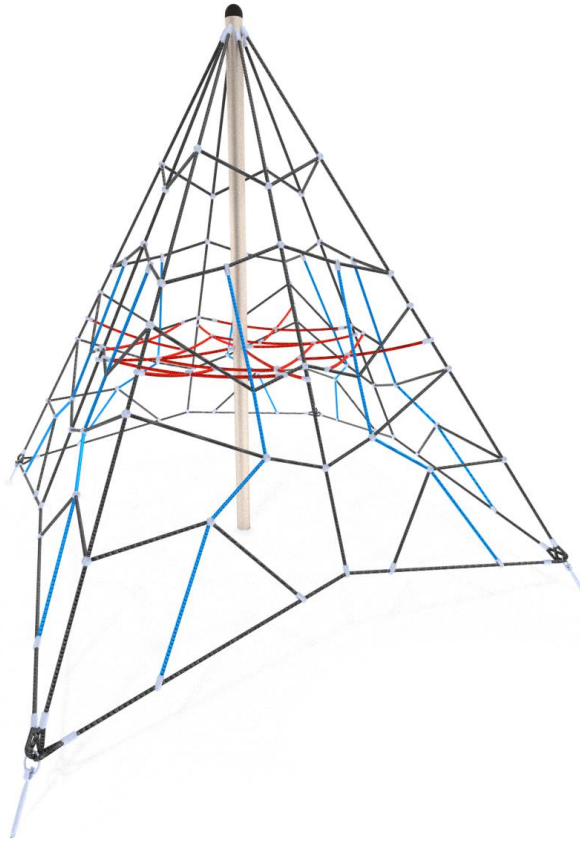

9101

CLIMBING

FUN

INTEGRATION

PRODUCT DESCRIPTION

SCALE 1:100

Dimensions: 425 x 425 cm
 Impact area: 725 x 725 cm
 Overall height: 300 cm
 Free fall height: 141 cm
 Availability of spare parts: YES
 Product compliant with EN 1176-1:2008: YES
 Age group: 4-12 years