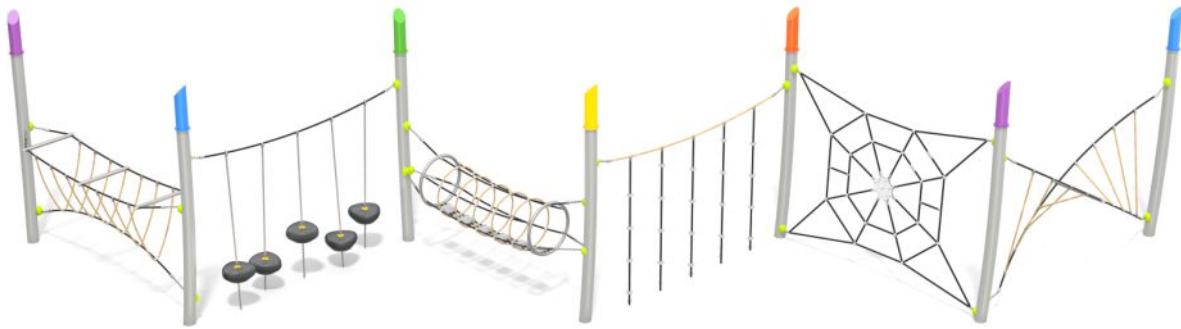

9074

CLIMBING

FUN

INTEGRATION

## PRODUCT DESCRIPTION

Dimensions: 1329 x 237 cm  
 Impact area: 1665 x 640 cm  
 Overall Height: 285 cm  
 Free Fall Height: 222 cm

Availability of spare parts: YES  
 Product compliant with EN 1176-1:2017: YES  
 Age group: 3 - 12