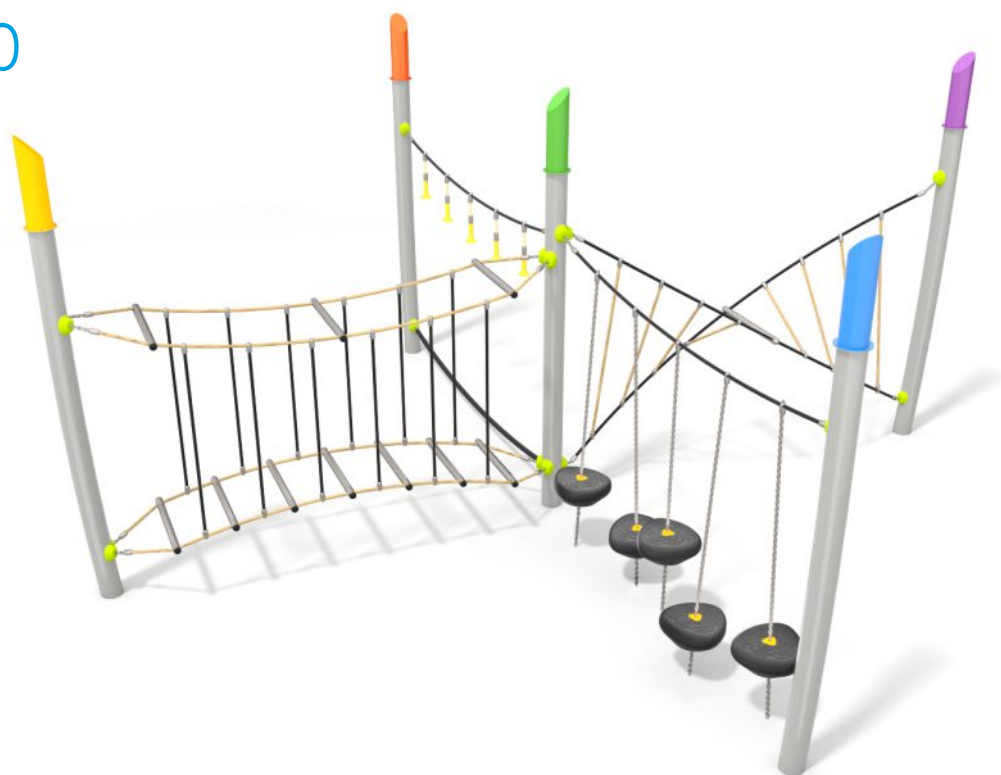

9070

CLIMBING

FUN

INTEGRATION

PRODUCT DESCRIPTION

Dimensions: 636 x 636 cm
 Impact area: 992 x 1000 cm
 Overall height: 285 cm
 Free fall height: 192 cm

Availability of spare parts: YES
 Product compliant with EN 1176-1:2017: YES
 Age group: 3-12 years