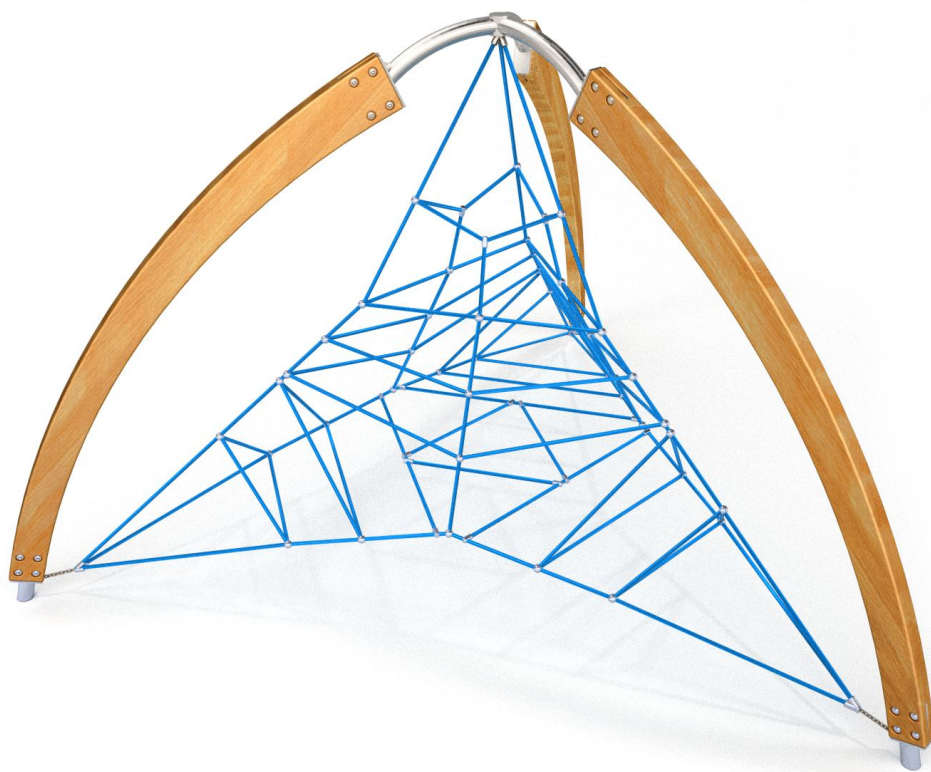

8515

FUN

INTEGRATION

PRODUCT DESCRIPTION

Dimensions: 427 x 370 cm
Safety zone: 671 x 728 cm
Overall height: 266 cm
Free fall height: 139 cm

Availability of spare parts: YES
Product compliant with EN 1176-2008: Yes
Age group: 3 - 12